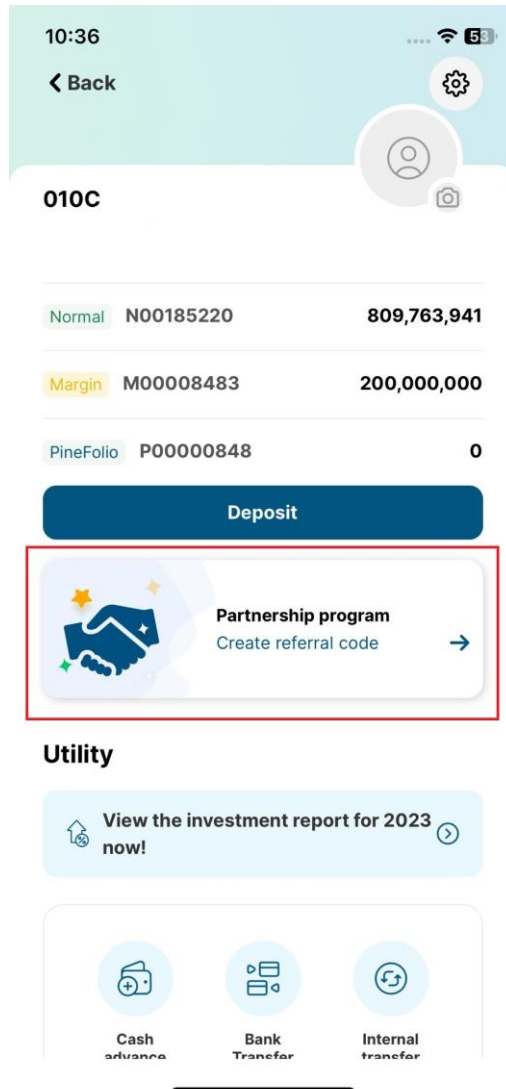

# REGISTER FOR CUSTOMER DEVELOPMENT PARTNER ON ALPHA TRADING

**Step 1:** Log in to App **Alpha Trading**, select Account, select Partnership program

**Step 2:** Enter Tax number information