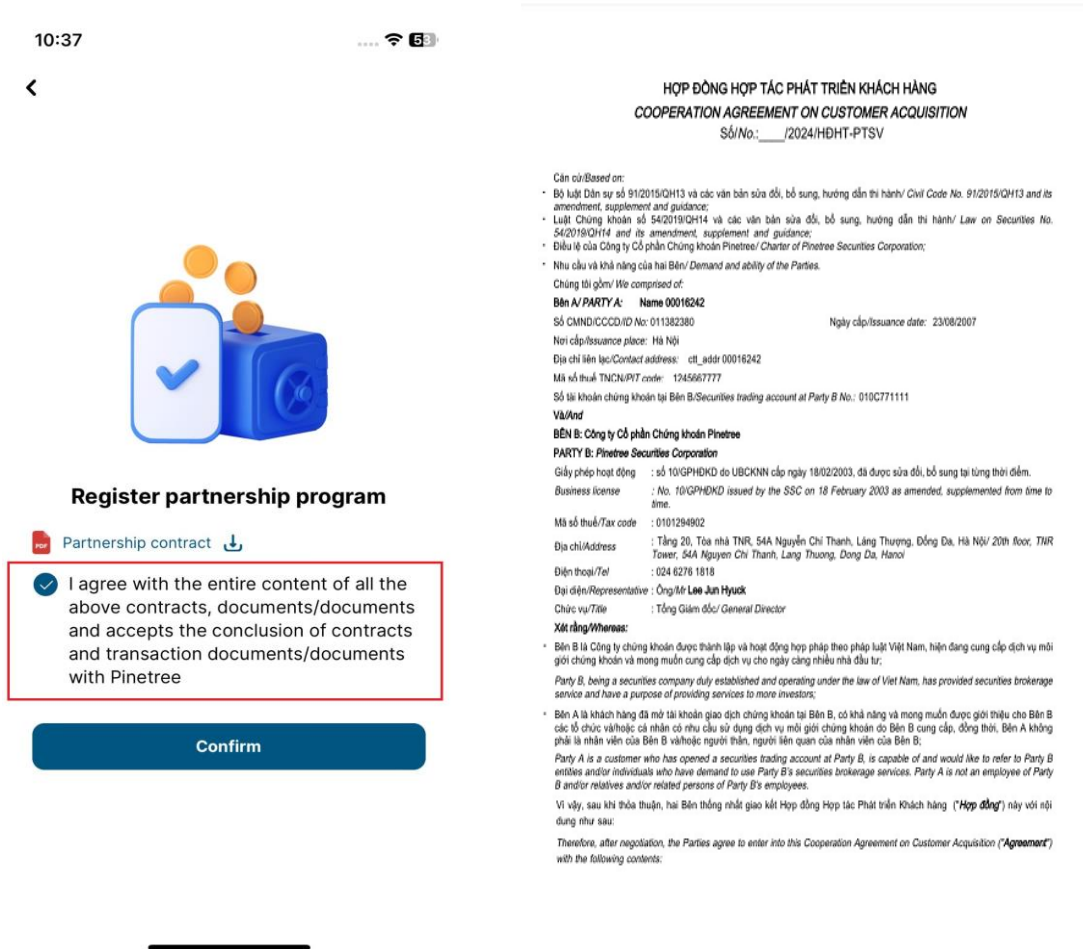

# REGISTER FOR CUSTOMER DEVELOPMENT PARTNER ON ALPHA TRADING

**Step 3: Agree to the terms of the Cooperation agreement on customer acquisition and confirm.**

**Step 4: Once confirmation is complete, the customer becomes a Pinetree's Partner.**